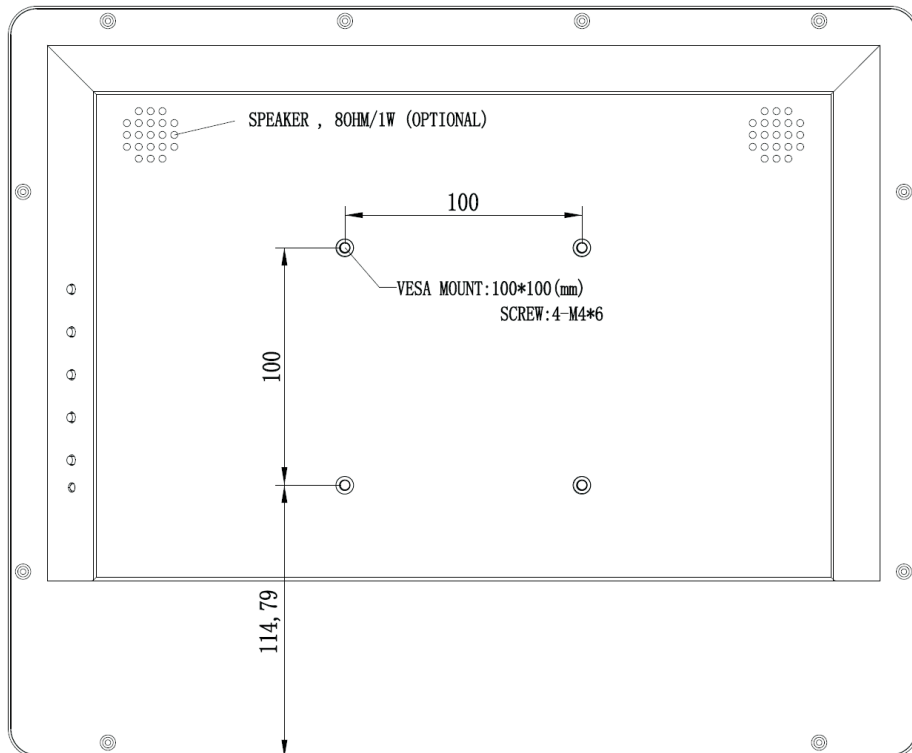

Application

Finance
Gaming
Transportation
Advertisement
Trade
Post and telecommunications
Tax revenue
Insurance

Version: A0

Product Drawing

Technical parameters

Display specification

Model	MACHITL170
Display size	5 : 4
Active area	337.920 (H)mm x 270.336 (V) mm
Native resolution	1280 x 1024@60Hz
Pixel pitch	0.264(mm) x 0.264(mm)
Colors	16.7 M
Brightness(typical)	LED panel: 350 nits
	Display: 301 nits
Contrast ratio(typical)	1000:1
Response time(typical)	5.0 ms
Viewing angle(typical)	R/L:85/85° (typ) U/D:80/80° (typ)
Input interface	VGA、DVI
OSD	Contrast, Brightness, Horizontal vertical image size and position, Color temperature, The language selection, RESET, Exit OSD.

Technical parameters

Other Specifications

Power supply	DC: +12VDC \pm 5% (Adapter input:AC 100V-240V)		
IP(touch screen with frame)	IP 65		
MTBF	50,000h		
Dimensions	Product: 384.17mm*316.59mm*39.5mm		
	Package: 453.0mm*430.0mm*157.0mm		
Weight	Product: 4.0kg		
	Package: 5.0kg		
Temperature	Operating: 0° C ~ 40°C		
	Storage: -20° C ~ 60°C		
Humidity	Operationg: 20%~80%		
	Storage: 10%~90%		
Accessories(standard)	Signal Cables	Connector	USBA-USBB
		Length	1.8 m \pm 30mm
		Color	Gray white
	VGA Cord	Type	D-SUB 15Pin
		Length	1.8 m \pm 30mm
		Color	Black
	Power Cord	Type	American three plug 18/3C +SJT 105 degrees C
		Length	1.8 m \pm 30mm
		Color	Black
Accessories(optional)	DVI Cord	Connector	Double header 24+1
		Length	1.8 m \pm 30mm
		Color	Black
	HDMI Cord	Type	HDMI1.3 Type A-Type A
		Length	1.8 m \pm 30mm
		Color	Black
	Audio Cord	Type	1-1,A-A 1.5m
		Length	3.5 m \pm 30mm
		Color	Black
	DP Cord	Connector	DP A-HDMI A
		Length	1.8 m \pm 30mm
		Color	Black