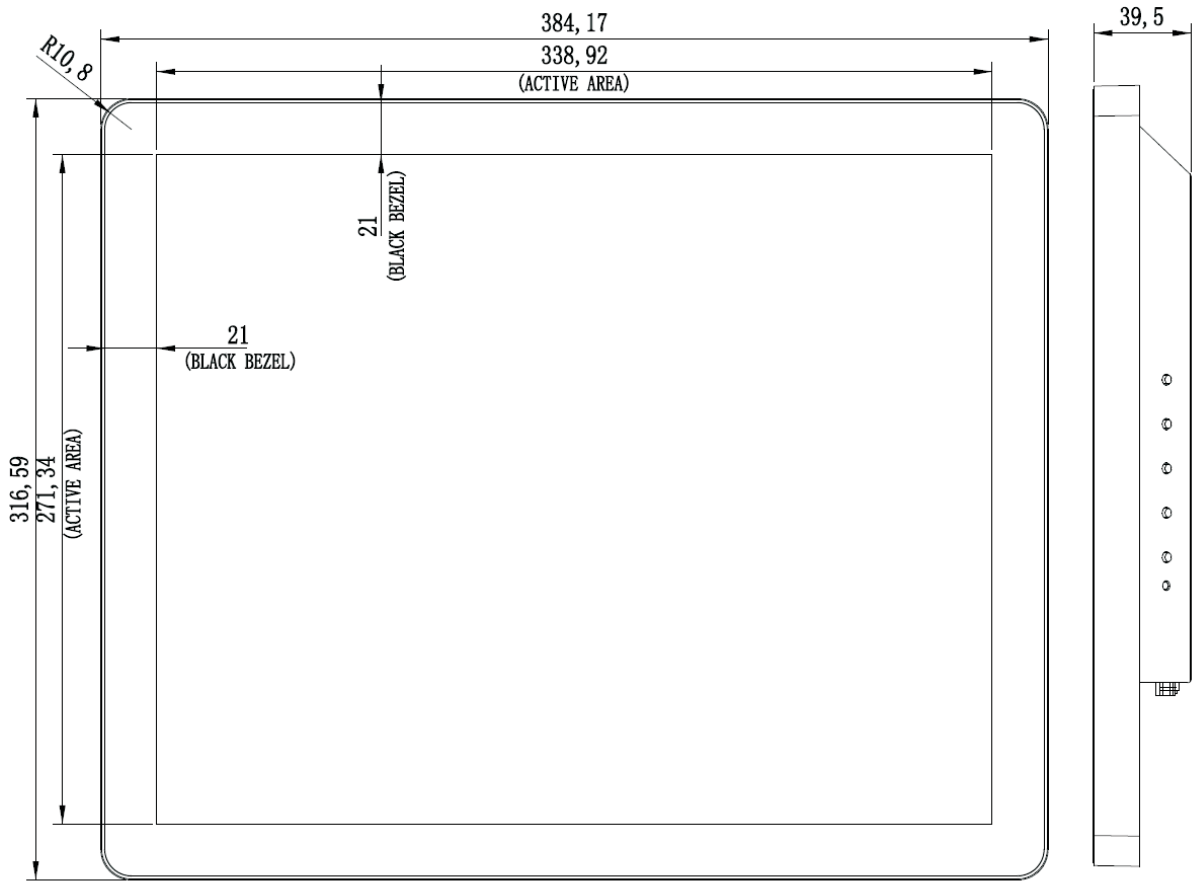

Application

Finance
Gaming
Transportation
Advertisement
Trade
Post and telecommunications
Tax revenue
Insurance

Version: A0

Product Drawing

Technical parameters

Display specification

Model	MACHITL170
Display size	5 : 4
Active area	337.920 (H)mm x 270.336 (V) mm
Native resolution	1280 x 1024@60Hz
Pixel pitch	0.264(mm) x 0.264(mm)
Colors	16.7 M
Brightness(typical)	LED panel: 350 nits
	Display: 301 nits
Contrast ratio(typical)	1000:1
Response time(typical)	5.0 ms
Viewing angle(typical)	R/L:85/85° (typ) U/D:80/80° (typ)
Input interface	VGA、DVI
OSD	Contrast, Brightness, Horizontal vertical image size and position, Color temperature, The language selection, RESET, Exit OSD.

Technical parameters

Other Specifications

Power supply	DC: +12VDC \pm 5% (Adapter input:AC 100V-240V)		
IP(touch screen with frame)	IP 65		
MTBF	50,000h		
Dimensions	Product: 384.17mm*316.59mm*39.5mm		
	Package: 453.0mm*430.0mm*157.0mm		
Weight	Product: 4.0kg		
	Package: 5.0kg		
Temperature	Operating: 0° C ~ 40°C		
	Storage: -20° C ~ 60°C		
Humidity	Operationg: 20%~80%		
	Storage: 10%~90%		
Accessories(standard)	Signal Cables	Connector	USBA-USBB
		Length	1.8 m \pm 30mm
		Color	Gray white
	VGA Cord	Type	D-SUB 15Pin
		Length	1.8 m \pm 30mm
		Color	Black
	Power Cord	Type	American three plug 18/3C +SJT 105 degrees C
		Length	1.8 m \pm 30mm
		Color	Black
Accessories(optional)	DVI Cord	Connector	Double header 24+1
		Length	1.8 m \pm 30mm
		Color	Black
	HDMI Cord	Type	HDMI1.3 Type A-Type A
		Length	1.8 m \pm 30mm
		Color	Black
	Audio Cord	Type	1-1,A-A 1.5m
		Length	3.5 m \pm 30mm
		Color	Black
	DP Cord	Connector	DP A-HDMI A
		Length	1.8 m \pm 30mm
		Color	Black