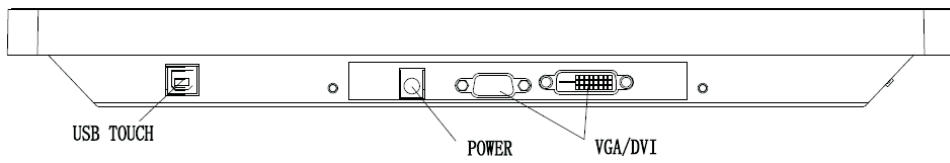

Key structure

Support multi touch function
A finger or touch pen
USB touch interface, plug and play
VGA/DVI/HDMI display interface
Toughened glass capacitive screen
16:9 wide display screen
Free optional accessories

Application

Finance
Gaming
Transportation
Advertisement
Trade
Post and telecommunications
Tax revenue
Insurance

Version: A0

Product Drawing

Technical parameters

Display specification

Model	MACHITL170
Display size	5 : 4
Active area	337.920 (H)mm x 270.336 (V) mm
Native resolution	1280 x 1024@60Hz
Pixel pitch	0.264(mm) x 0.264(mm)
Colors	16.7 M
Brightness(typical)	LED panel: 350 nits
	Display: 301 nits
Contrast ratio(typical)	1000:1
Response time(typical)	5.0 ms
Viewing angle(typical)	R/L:85/85° (typ) U/D:80/80° (typ)
Input interface	VGA、DVI
OSD	Contrast, Brightness, Horizontal vertical image size and position, Color temperature, The language selection, RESET, Exit OSD.

Technical parameters

Other Specifications

Power supply	DC: +12VDC \pm 5% (Adapter input:AC 100V-240V)		
IP(touch screen with frame)	IP 65		
MTBF	50,000h		
Dimensions	Product: 384.17mm*316.59mm*39.5mm		
	Package: 453.0mm*430.0mm*157.0mm		
Weight	Product: 4.0kg		
	Package: 5.0kg		
Temperature	Operating: 0° C ~ 40°C		
	Storage: -20° C ~ 60°C		
Humidity	Operationg: 20%~80%		
	Storage: 10%~90%		
Accessories(standard)	Signal Cables	Connector	USBA-USBB
		Length	1.8 m \pm 30mm
		Color	Gray white
	VGA Cord	Type	D-SUB 15Pin
		Length	1.8 m \pm 30mm
		Color	Black
	Power Cord	Type	American three plug 18/3C +SJT 105 degrees C
		Length	1.8 m \pm 30mm
		Color	Black
Accessories(optional)	DVI Cord	Connector	Double header 24+1
		Length	1.8 m \pm 30mm
		Color	Black
	HDMI Cord	Type	HDMI1.3 Type A-Type A
		Length	1.8 m \pm 30mm
		Color	Black
	Audio Cord	Type	1-1,A-A 1.5m
		Length	3.5 m \pm 30mm
		Color	Black
	DP Cord	Connector	DP A-HDMI A
		Length	1.8 m \pm 30mm
		Color	Black